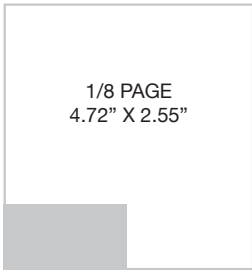

AD SIZES

Monthly Rates - Black & White

SIZE	RATE
FULL	\$425
3/4	\$330
5/8	\$300
1/2	\$240
1/4	\$175
1/8	\$90

Process Color - \$130

Consecutive Months - Discounts

3 Months 5%

6 Months 10%

12 Months 20%