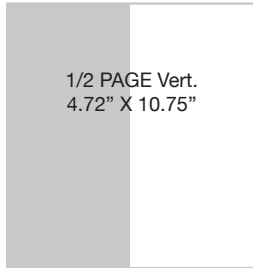

AD SIZES

Monthly Rates - Black & White

SIZE	RATE
FULL	\$425
3/4	\$330
5/8	\$300
1/2	\$240
1/4	\$175
1/8	\$90

Process Color - \$130

Consecutive Months - Discounts

3 Months 5%

6 Months 10%

12 Months 20%