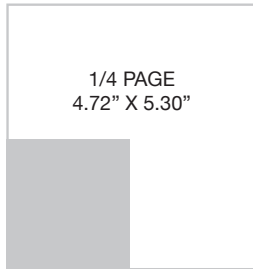

AD SIZES

Monthly Rates - Black & White

SIZE	RATE
FULL	\$425
3/4	\$330
5/8	\$300
1/2	\$240
1/4	\$175
1/8	\$90

Process Color - \$130

Consecutive Months - Discounts

3 Months 5%

6 Months 10%

12 Months 20%